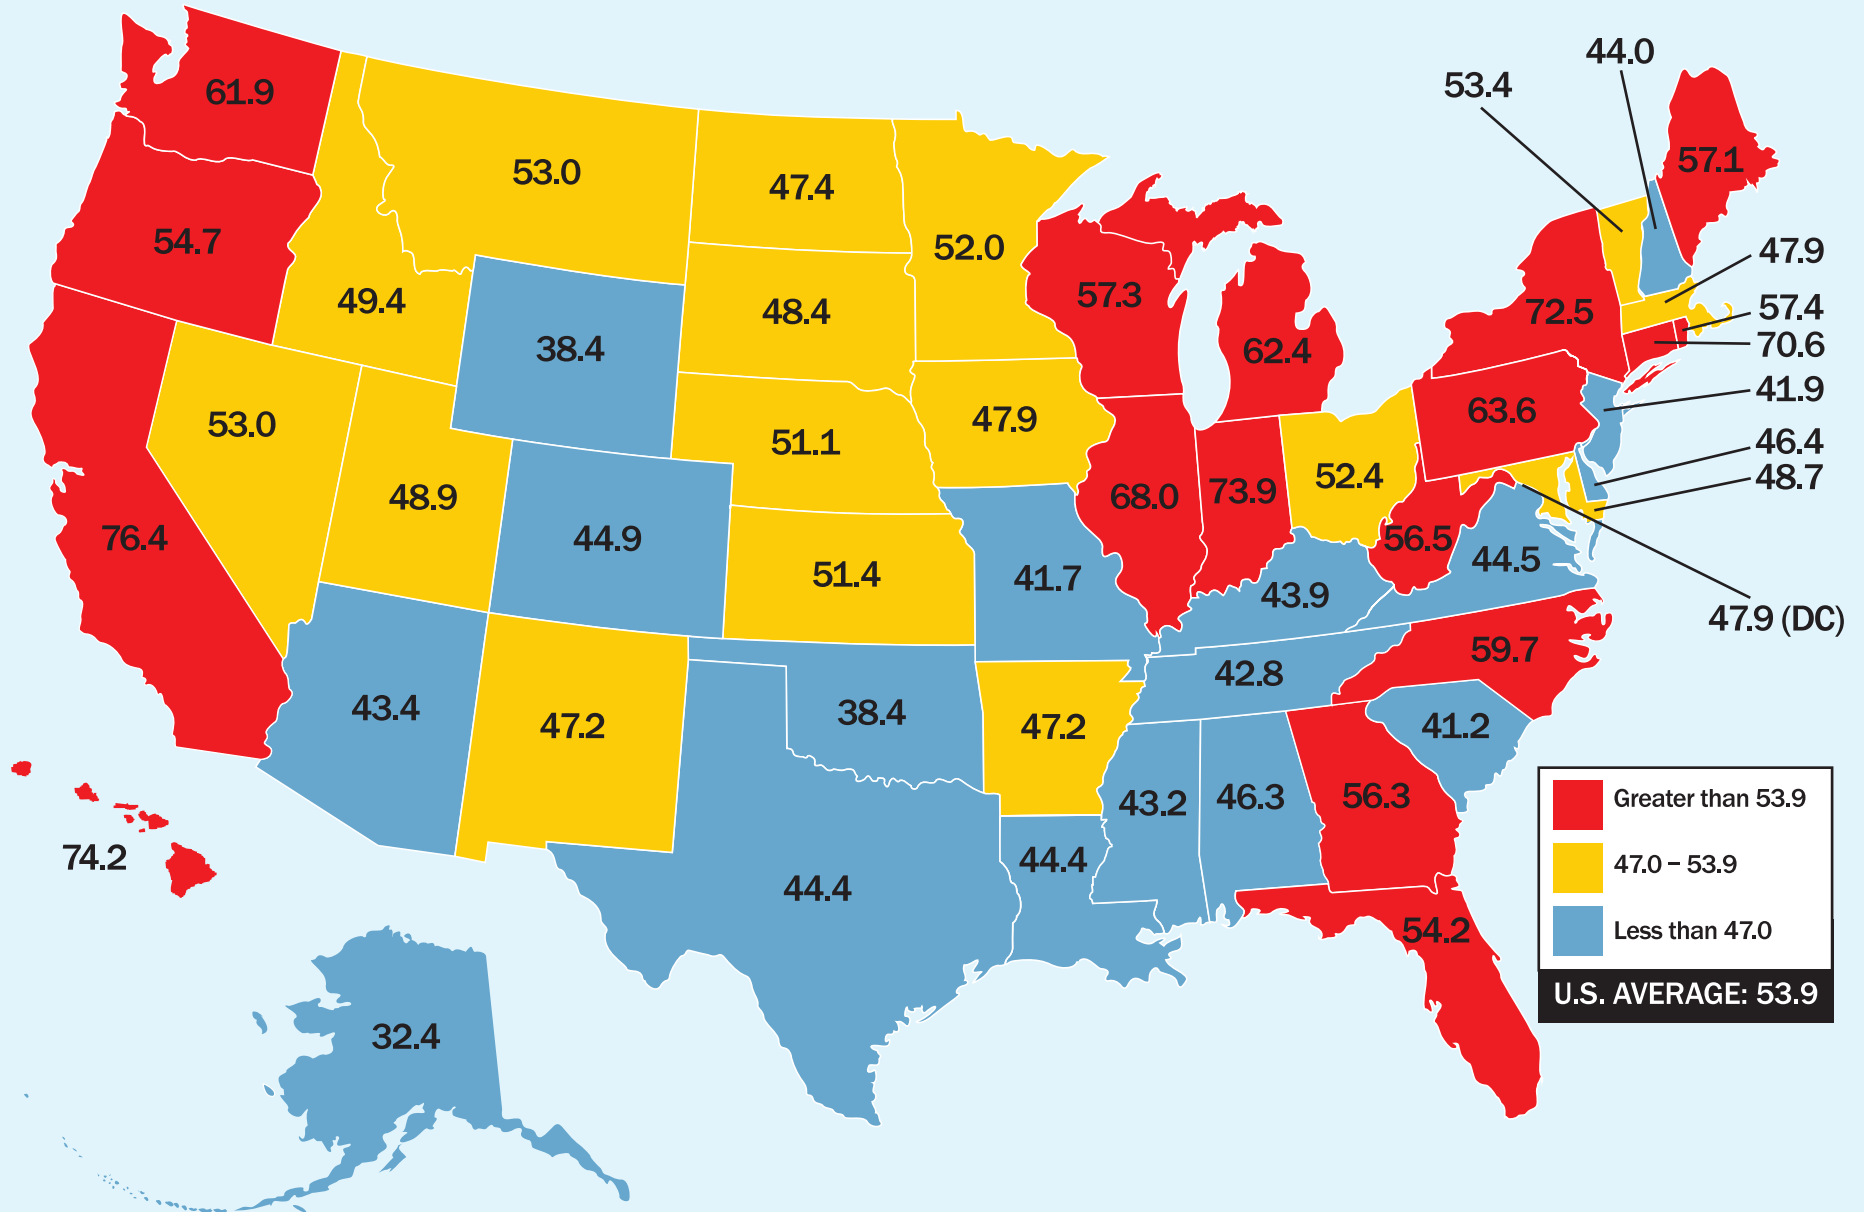

DIESEL TAXES

COMBINED LOCAL, STATE AND FEDERAL (CENTS PER GALLON)
OCTOBER 2011

- Greater than 53.9
- 47.0 - 53.9
- Less than 47.0

U.S. AVERAGE: 53.9